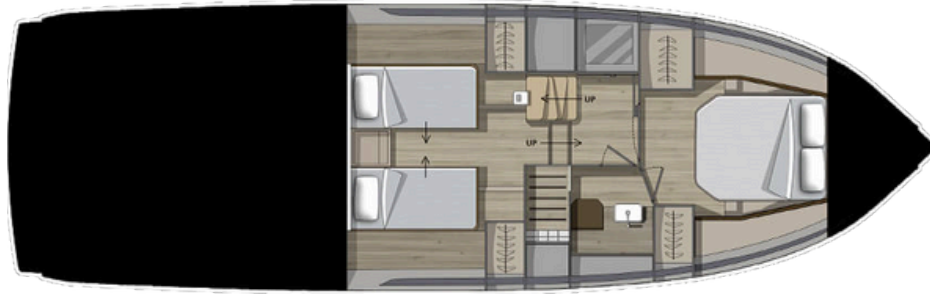

+33 4 93 87 80 92

+33 6 68 70 09 96

+33 6 63 27 34 71

contact@beaulieumarine.com

www.beaulieumarine.com