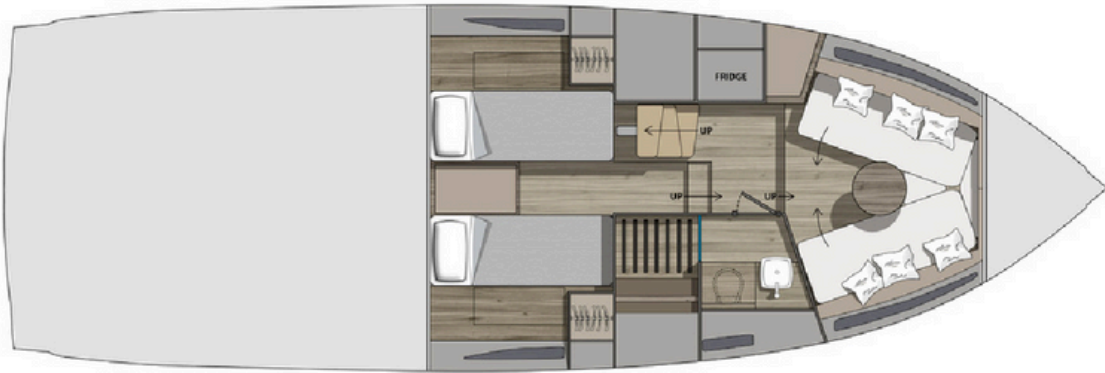

+33 4 93 87 80 92

+33 6 68 70 09 96

contact@beaulieumarine.com

www.beaulieumarine.com