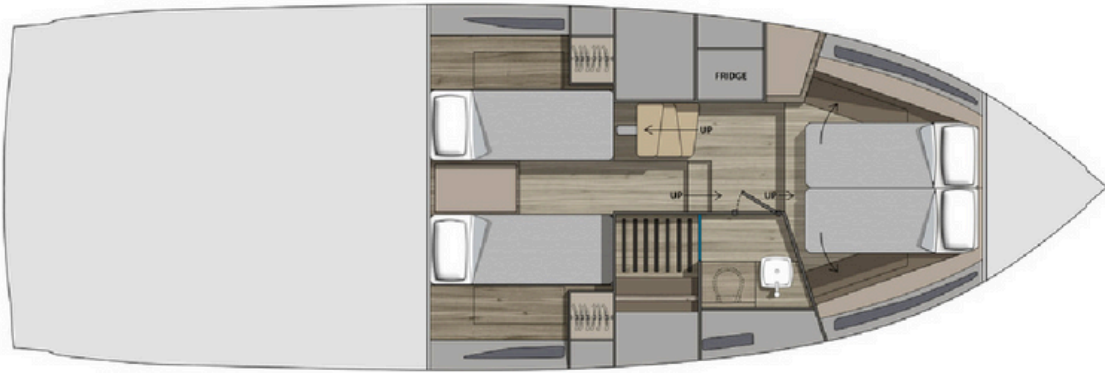

+33 4 93 87 80 92

+33 6 68 70 09 96

contact@beaulieumarine.com

www.beaulieumarine.com