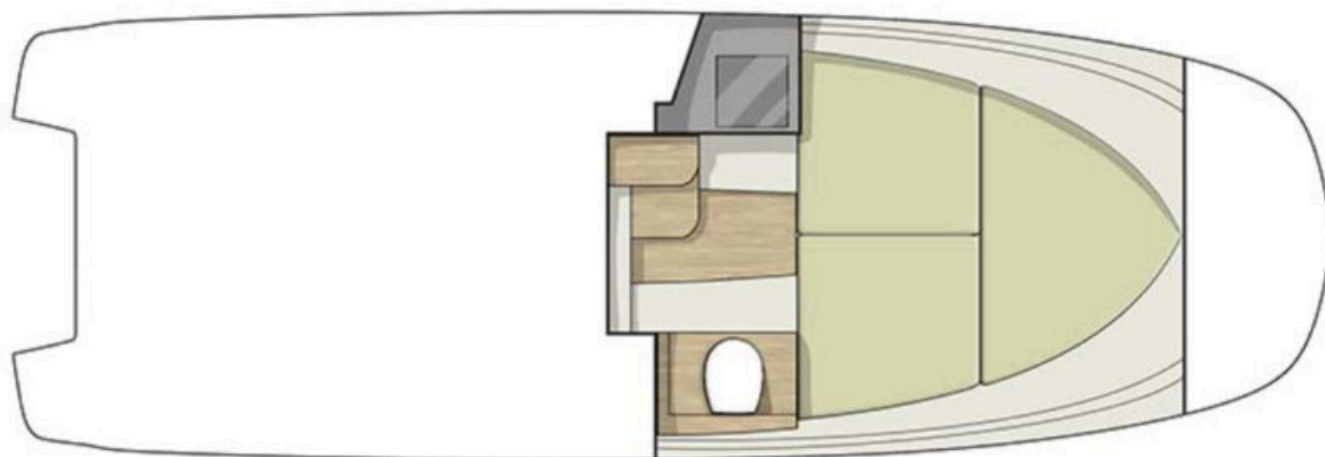

Capoforte CX240

2023
113 620 EUR

Beaulieu-sur-mer
excl. VAT

Martial Barey
+33 6 68 70 09 96

DECK PLAN

Lower deck