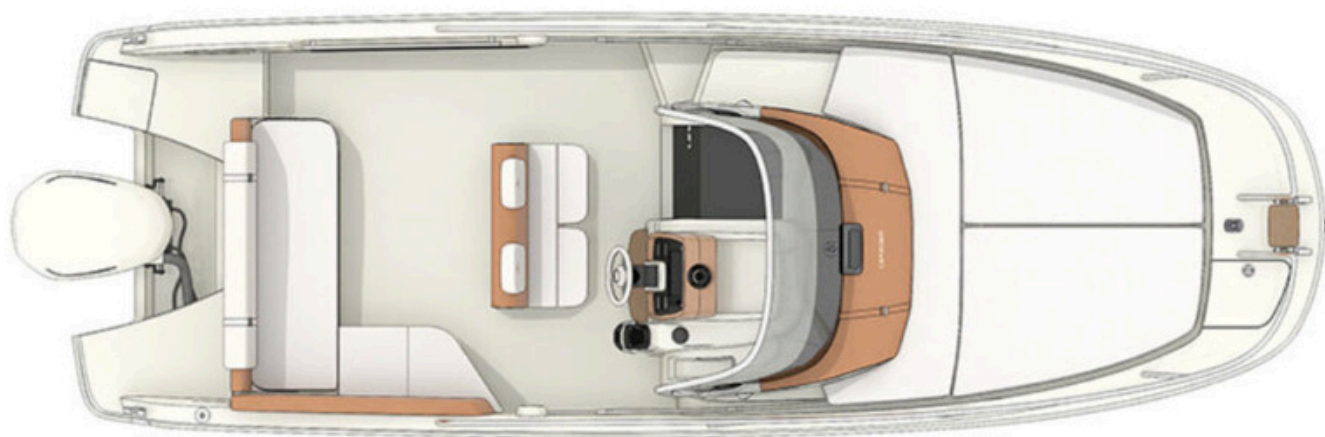

Capoforte CX240

2023
113 620 EUR

Beaulieu-sur-mer
excl. VAT

Martial Barey
+33 6 68 70 09 96

DECK PLAN

Main deck