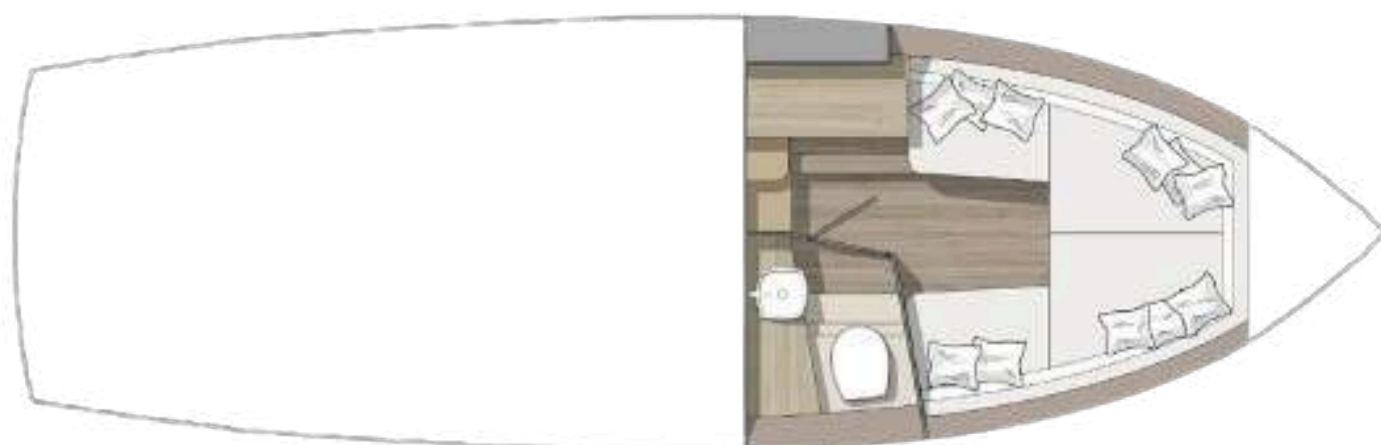

Invictus Yacht GT280

2022
180 000 EUR

Beaulieu-sur-mer
VAT Paid

Martial Barey
+33 6 68 70 09 96

DECK PLAN

Lower deck